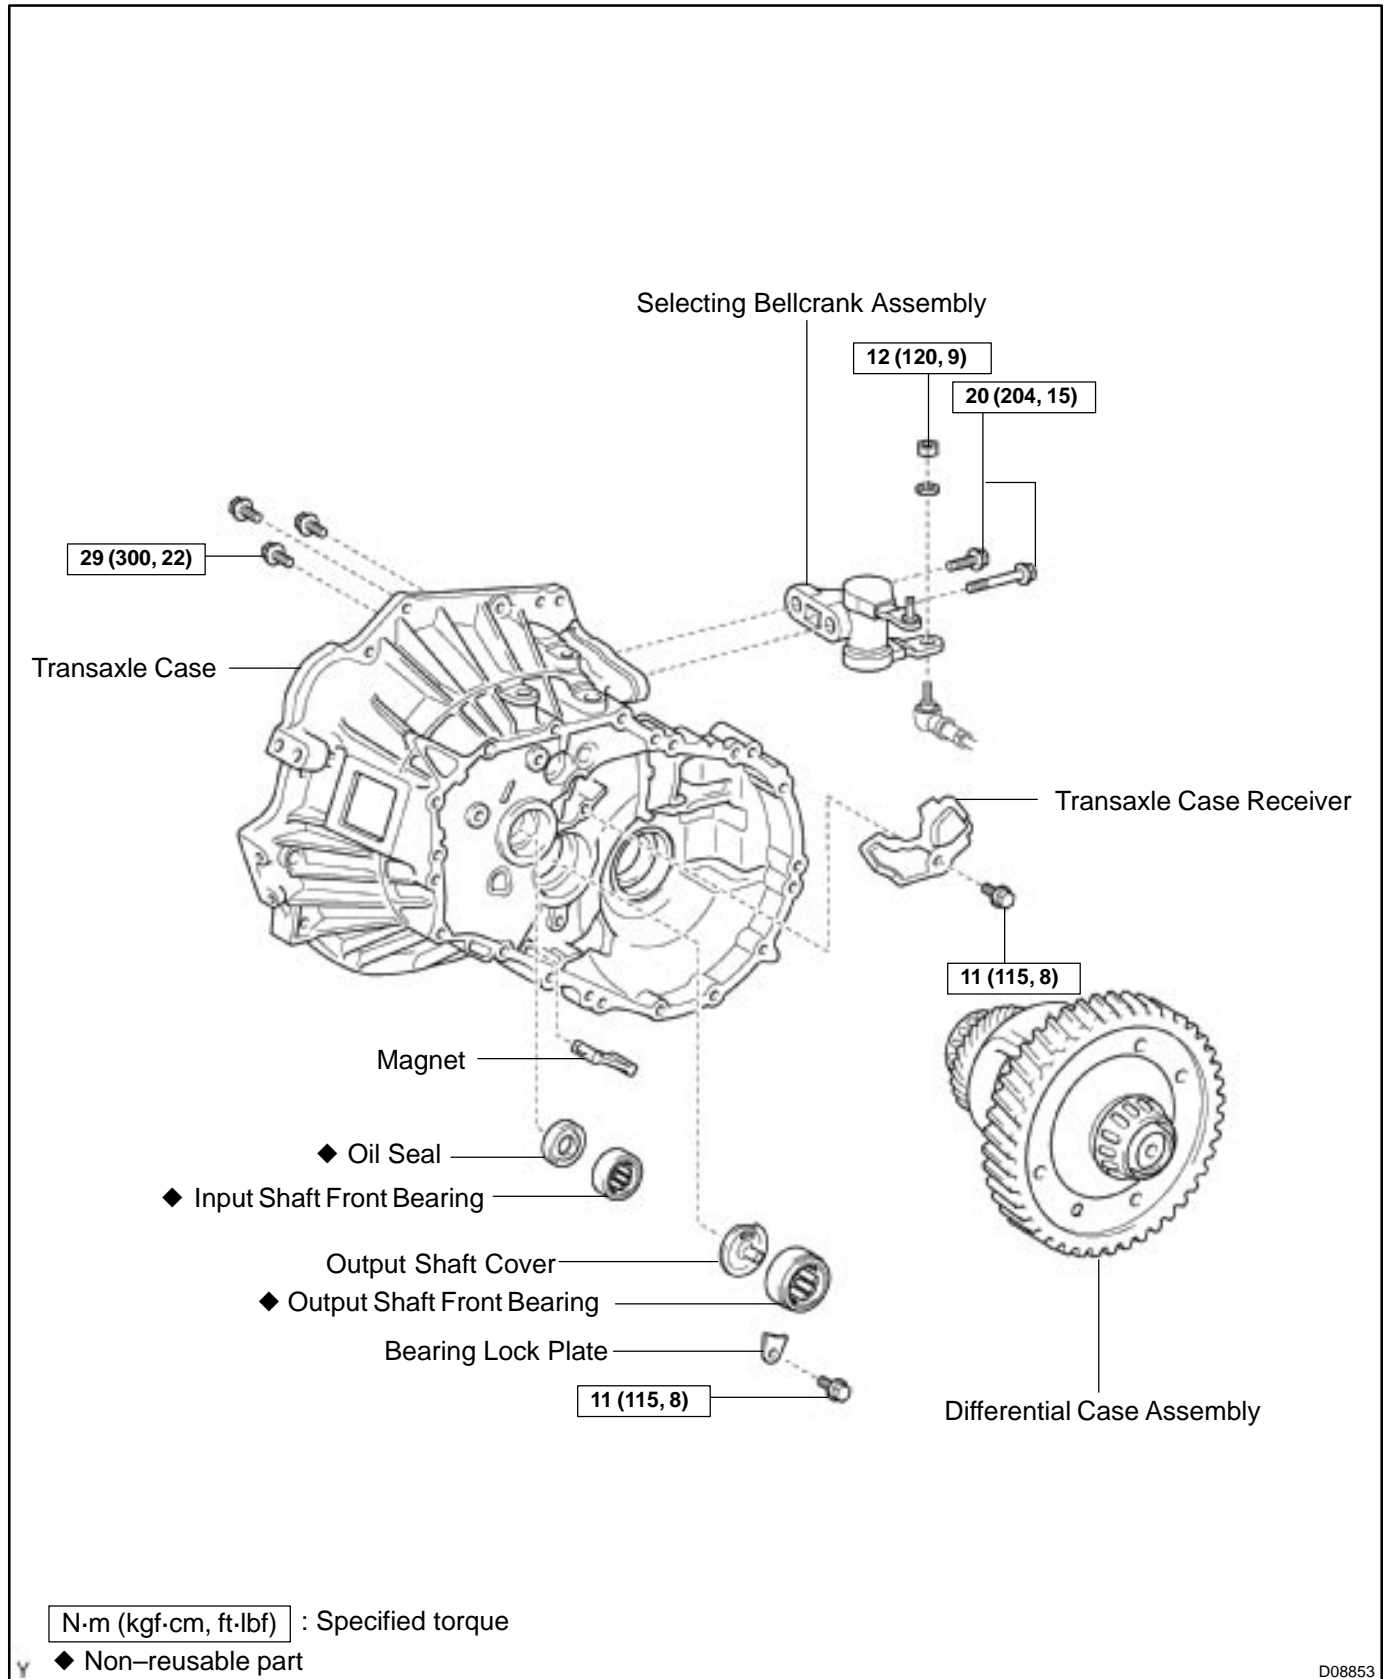

# MANUAL TRANSAXLE ASSEMBLY COMPONENTS

MX006-04

Z18280

D08854