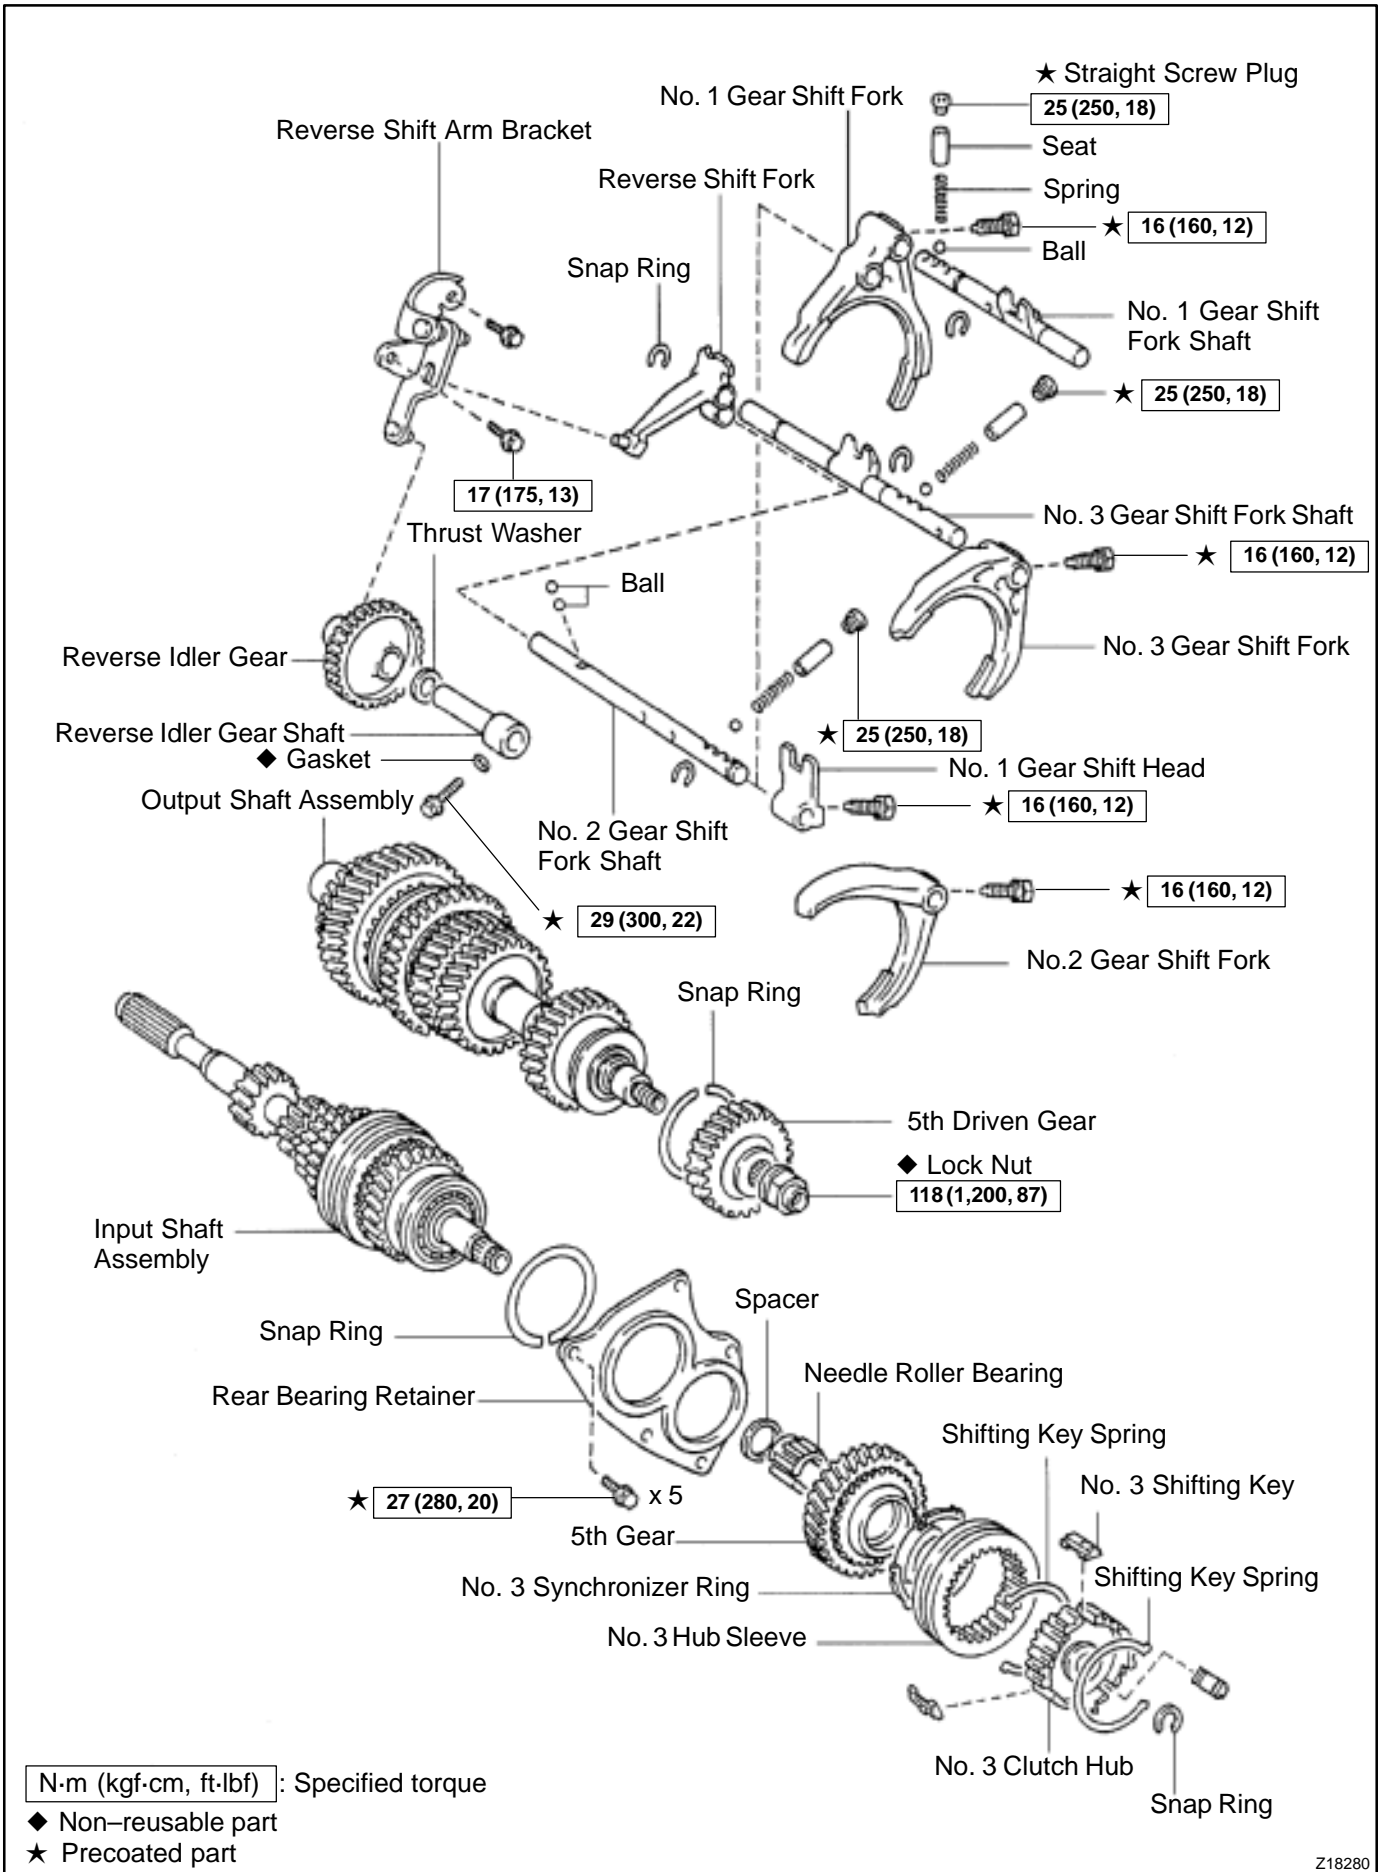

# MANUAL TRANSAXLE ASSEMBLY COMPONENTS

MX006-04

Z18280

D08854