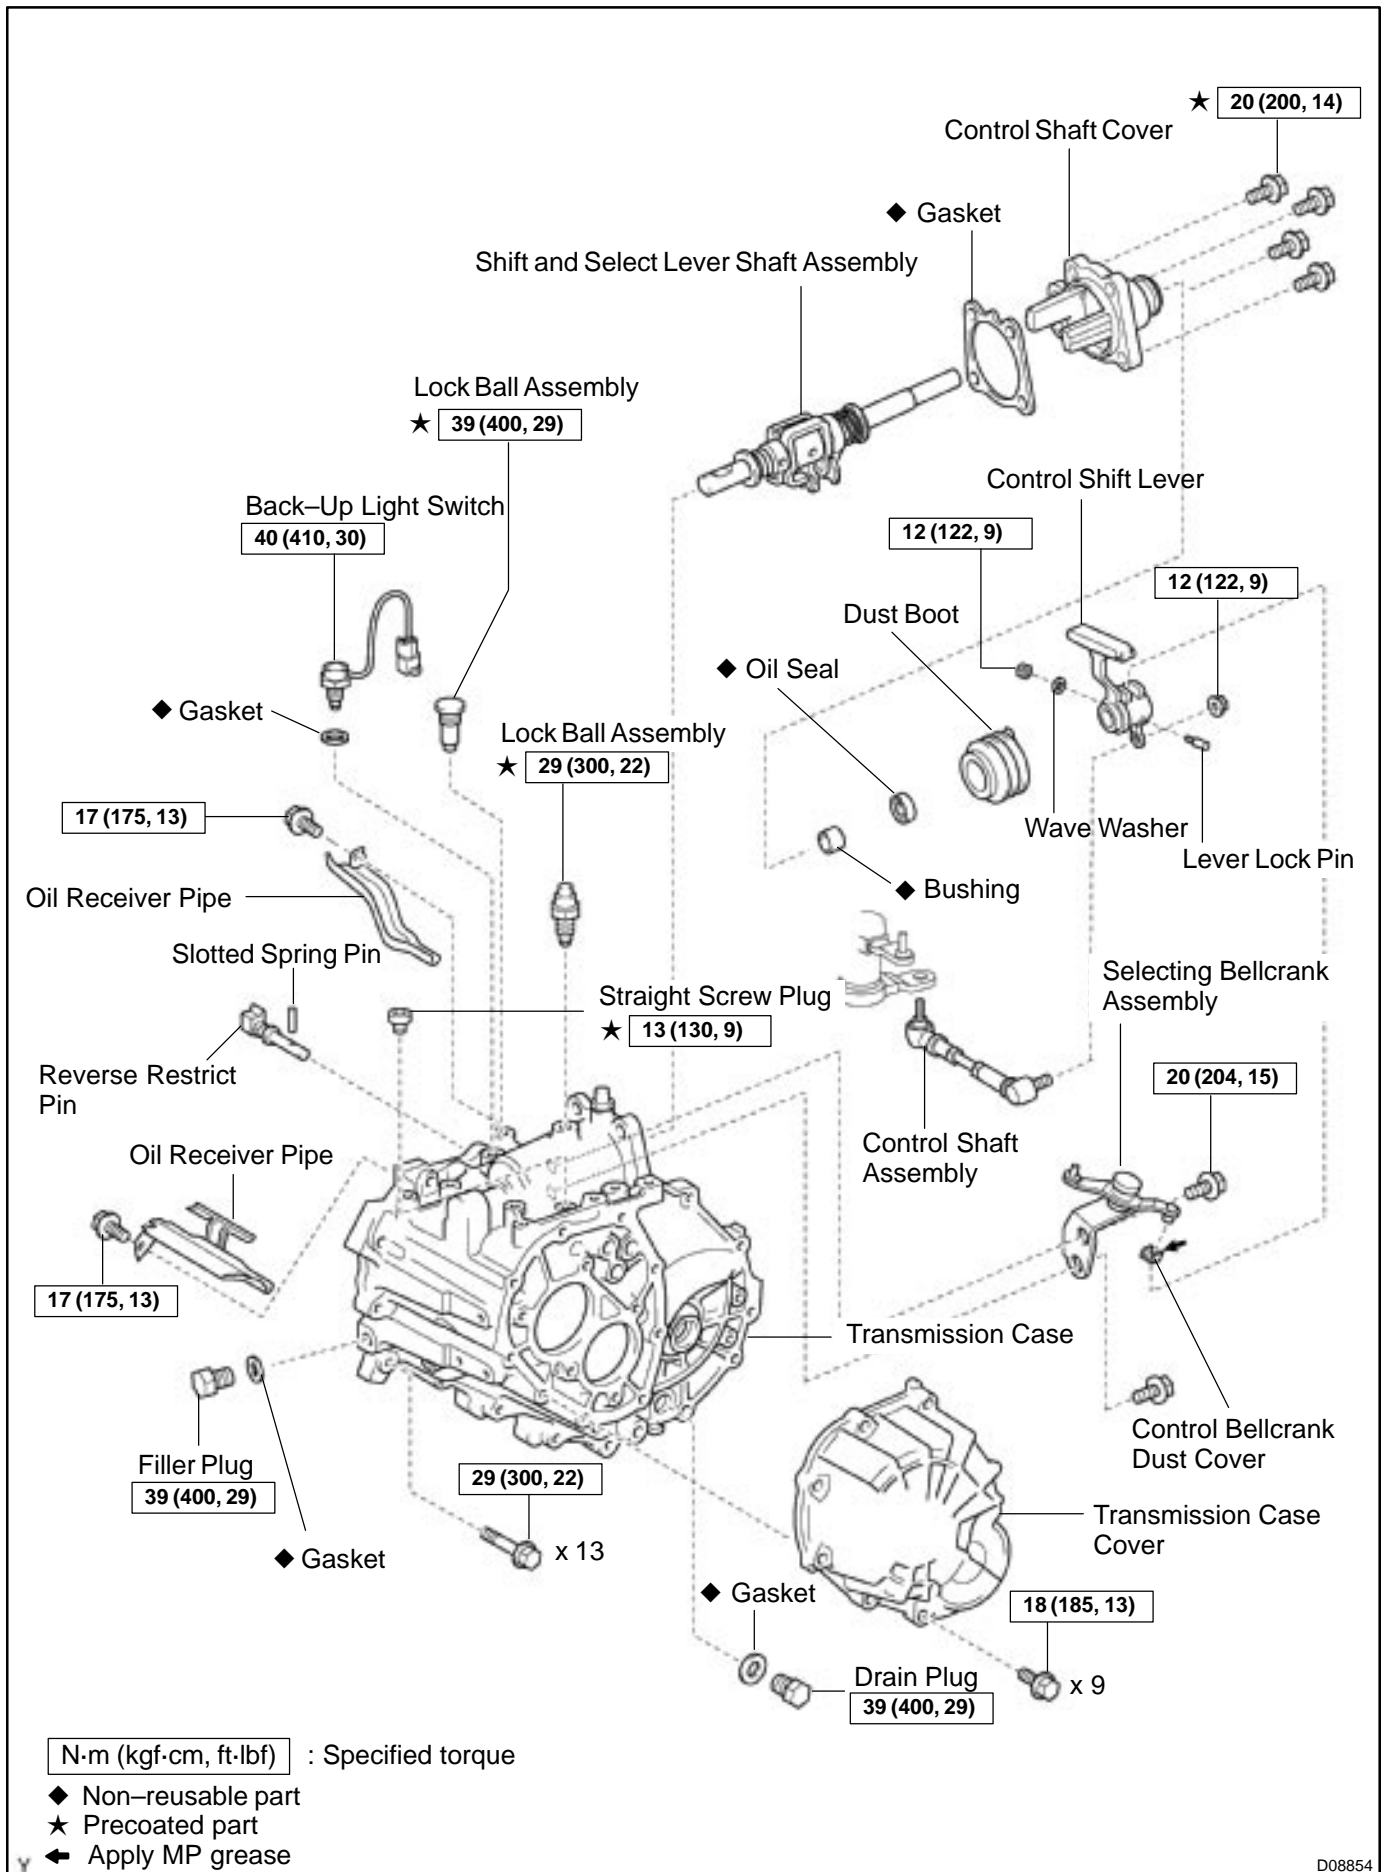

# MANUAL TRANSAXLE ASSEMBLY COMPONENTS

MX006-04

Z18280

D08854