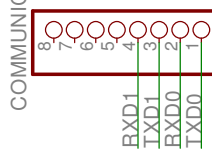

POWER

ARDUINO CONNECTORS

COMMUNICATION

SD LOGGERS

SONIC - RS232

LED

TEMPERATURE SENSORS

ACCELEROMETER