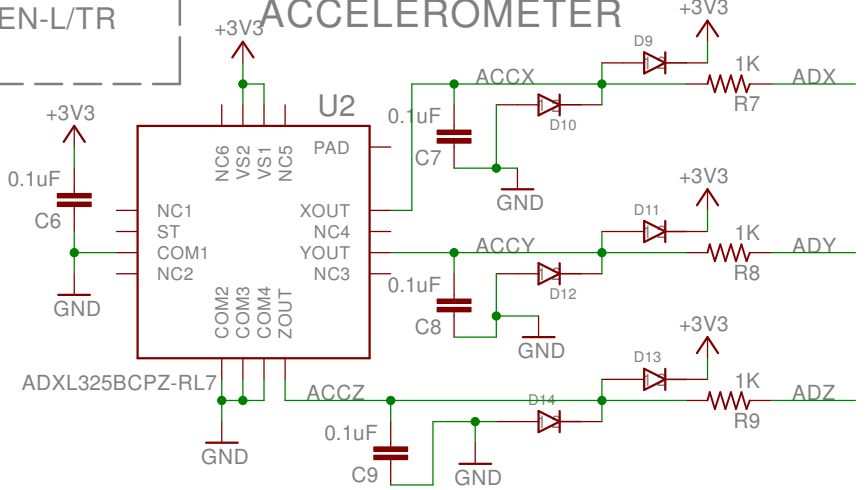

POWER

ARDUINO CONNECTORS

COMMUNICATION

SD LOGGERS

SONIC - RS232

LED

TEMPERATURE SENSORS

ACCELEROMETER

ARDUINO CONNECTORS

SPI - ETHERNET