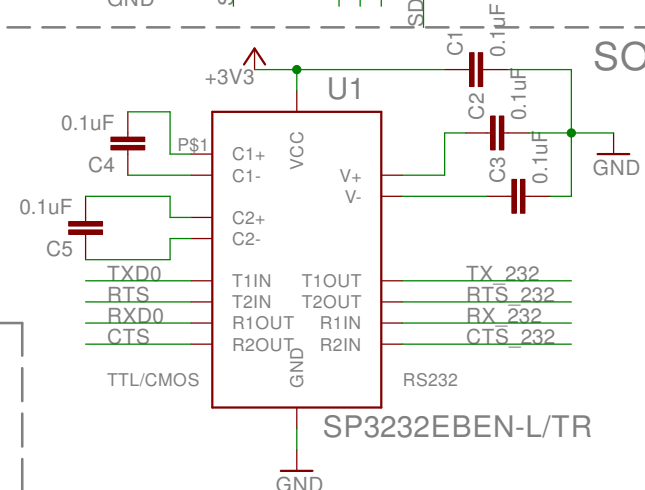

POWER

ARDUINO CONNECTORS

COMMUNICATION

SD LOGGERS

SONIC - RS232

LED

TEMPERATURE SENSORS

ACCELEROMETER

ARDUINO CONNECTORS

SPI - ETHERNET