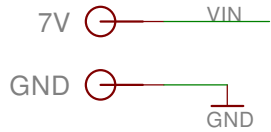

POWER

ARDUINO CONNECTORS

COMMUNICATION

SD LOGGERS

SONIC - RS232

LED

TEMPERATURE SENSORS

ACCELEROMETER