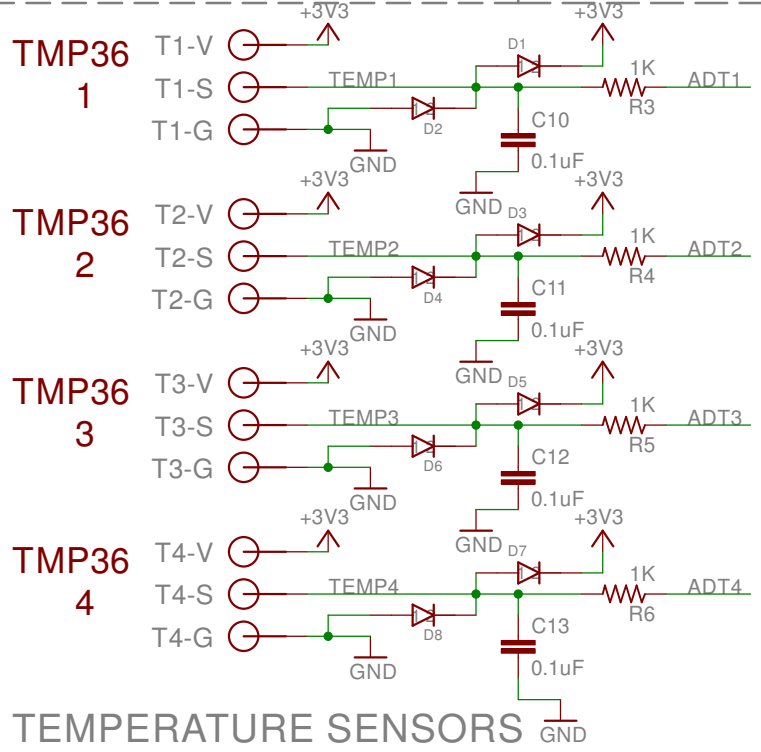

POWER

ARDUINO CONNECTORS

COMMUNICATION

SD LOGGERS

SONIC - RS232

LED

TEMPERATURE SENSORS

ACCELEROMETER

ARDUINO CONNECTORS

SPI - ETHERNET